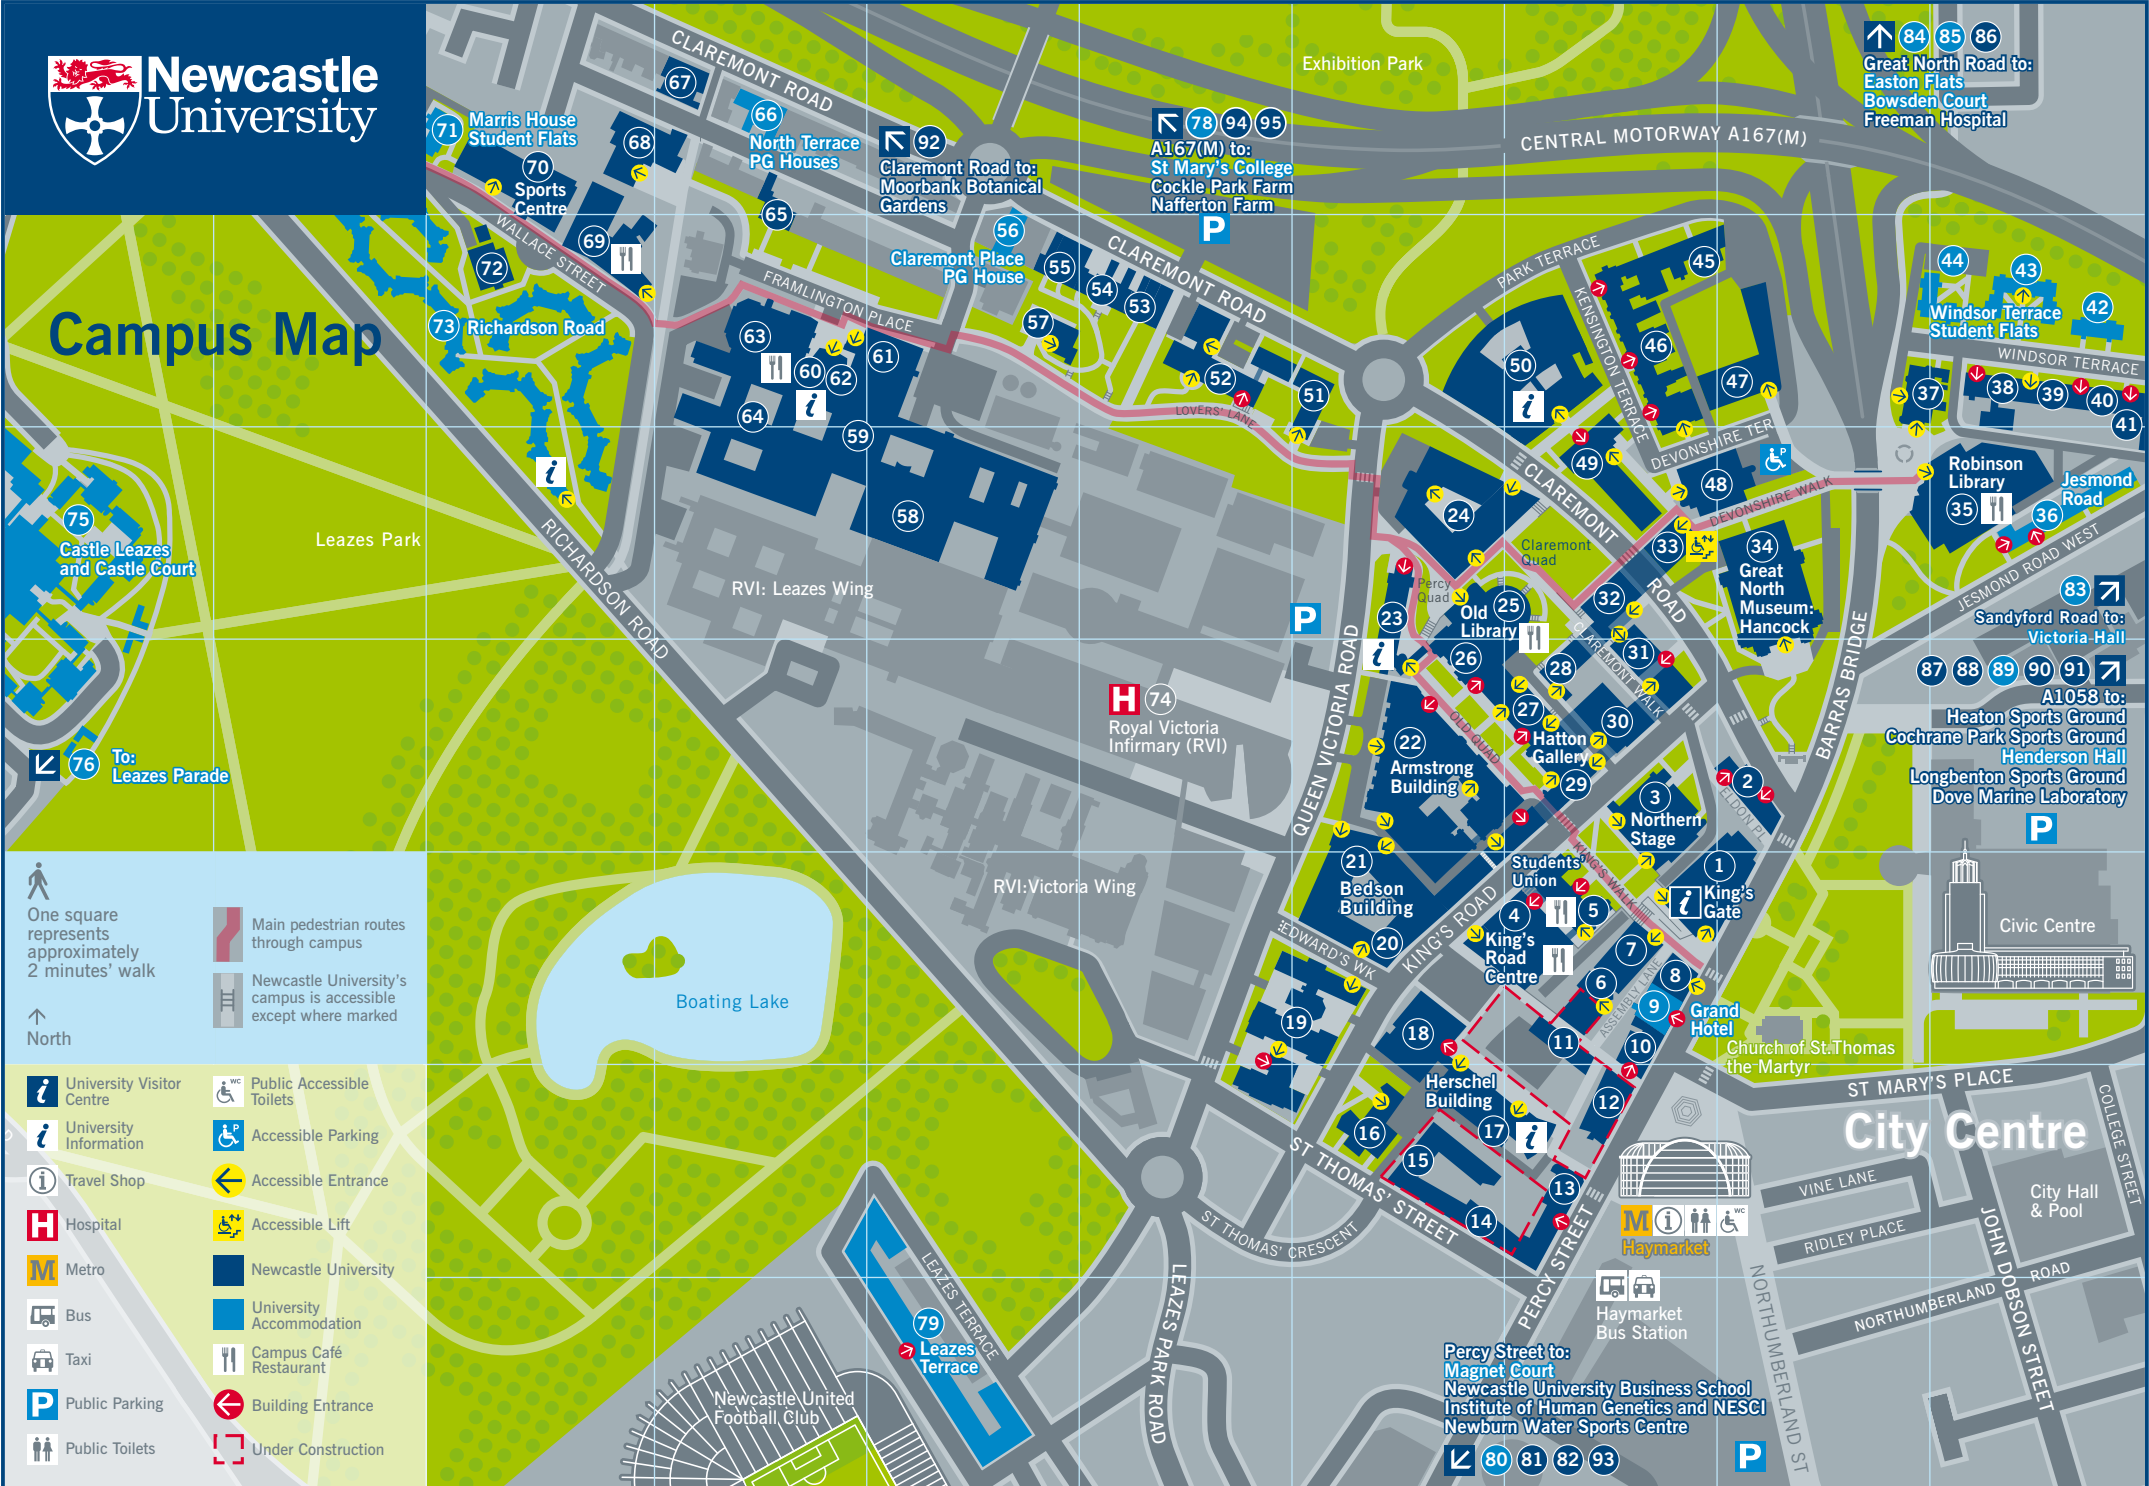

# Campus Map

 One square represents approximately 2 minutes' walk  
 Main pedestrian routes through campus  
 Newcastle University's campus is accessible except where marked  
 North

 University Visitor Centre	 Public Accessible Toilets
 University Information	 Accessible Parking
 Travel Shop	 Accessible Entrance
 Hospital	 Accessible Lift
 Metro	 Newcastle University
 Bus	 University Accommodation
 Taxi	 Campus Café Restaurant
 Public Parking	 Building Entrance
 Public Toilets	 Under Construction

 84 85 86  
 Great North Road to:  
 Easton Flats  
 Bowsden Court  
 Freeman Hospital

 78 94 95  
 A167(M) to:  
 St Mary's College  
 Cockle Park Farm  
 Nafferton Farm

Windsor Terrace  
 Student Flats  
 Windsor Terrace  
 Windsor Terrace  
 Windsor Terrace  
 Windsor Terrace

Sandyford Road to:  
 Victoria Hall  
 A1058 to:  
 Heaton Sports Ground  
 Cochrane Park Sports Ground  
 Henderson Hall  
 Longbenton Sports Ground  
 Dove Marine Laboratory

Percy Street to:  
 Magnet Court  
 Newcastle University Business School  
 Institute of Human Genetics and NESGI  
 Newburn Water Sports Centre

## City Centre

City Hall & Pool  
 JOHN DOBSON STREET  
 NORTHUMBERLAND ST

Haymarket  
 Bus Station

Newcastle United  
 Football Club

Leazes Terrace  
 Leazes Terrace